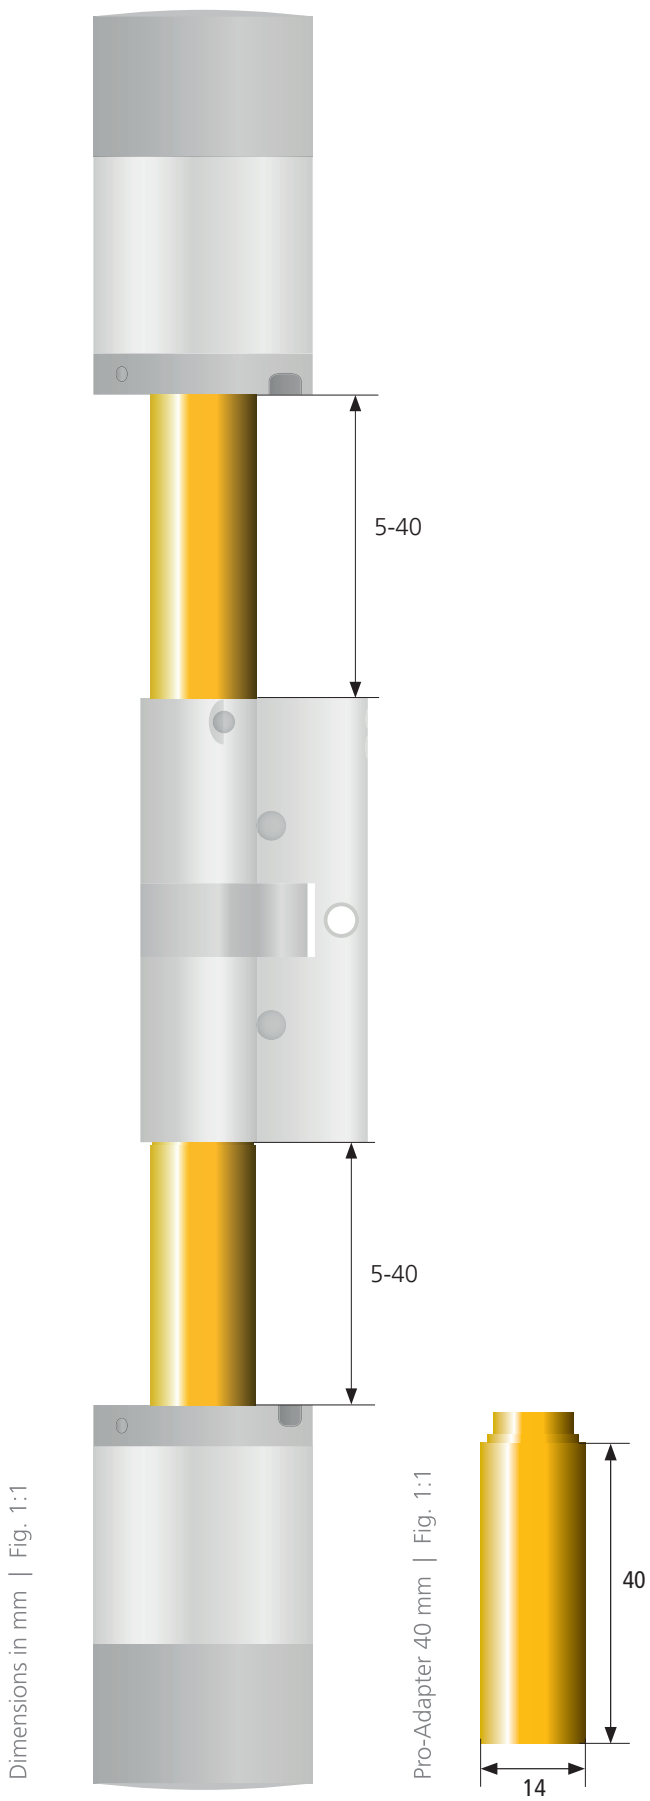

secuENTRY pro Adapter

Technical details.

Material	Brass
Sizes and order no.	<ul style="list-style-type: none">• Pro-Adapter 5 mm (Order no.: 39200)• Pro-Adapter 10 mm (Order no.: 39210)• Pro-Adapter 15 mm (Order no.: 39220)• Pro-Adapter 20 mm (Order no.: 39230)• Pro-Adapter 25 mm (Order no.: 39240)• Pro-Adapter 30 mm (Order no.: 39250)• Pro-Adapter 35 mm (Order no.: 39260)• Pro-Adapter 40 mm (Order no.: 39270)
Assembly	Placement on secuENTRY Cylinder (Inside and outside)
Intended purpose	Extension of locking shafts for secuENTRY Cylinders
Comment	Optional article for the standard plastic extensions

secuENTRY Brass adapter

Product illustration.

Product information.

Scope of delivery:

- Pro-Adapter 5 - 20 mm the PU is 5 pieces
- Pro-Adapter 25 - 40 mm the PU is 3 pieces