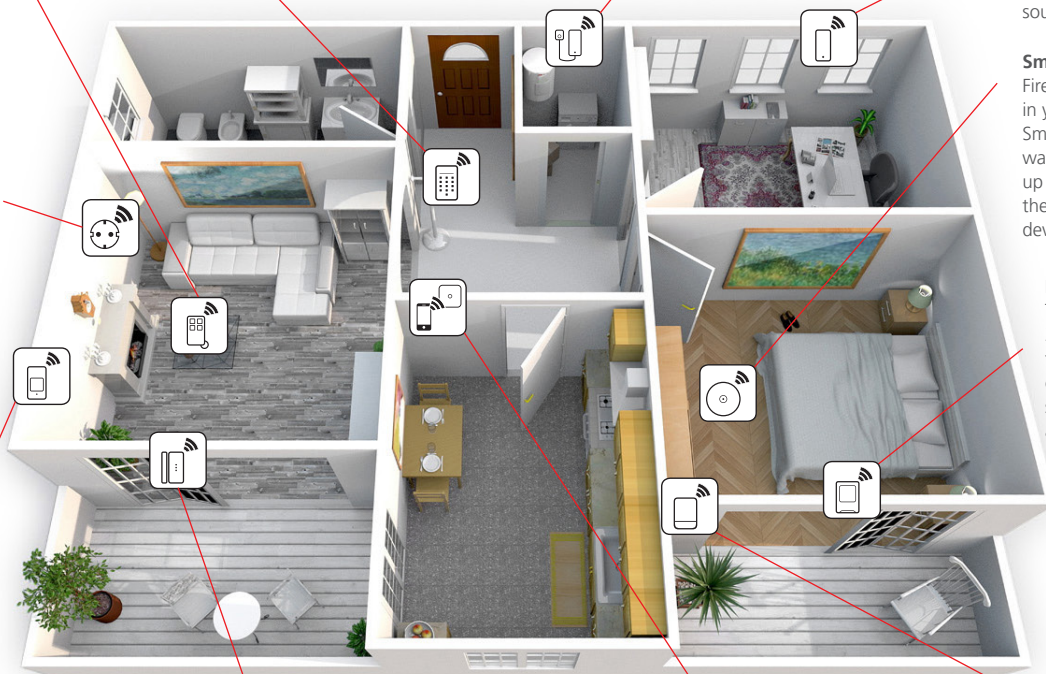

Vibration detector

Distinctive vibrations result when windows or doors are pried open. The Vibrancy 2020 sensor registers them and sounds the alarm.

Wireless remote socket

Make it look like someone is home. The Plug 2141 socket insert lets you switch on TVs or lamps and simulate your presence. In addition, the socket insert measures how much electricity the connected appliance uses.

Smoke detector

Fire is the horror scenario in your own home. The Smoke 2050 sensor warns with an alarm of up to 85 decibels when there is intensive smoke development.

Indoor siren

The Indoor Siren Noise 2160 transmits the alarm to other floors or removes convenient rooms. The siren is battery-powered and does not need to be plugged in.

PIR motion detector

If uninvited guests are in the house, they will be detected by the Sensor Motion 2010. This will result in Alarm signal and push notification.

Contact detectors

If intruders pry open windows or a door, the magnetic connection on the Contact 2031 sensor will be broken. The alarm will sound and you will receive a push message.

Alarm control centre

The Base control unit is the centrepiece of BURGprotect™ and at the same time an alarm unit with a maximum of 100 decibels.

Alarm siren

Very visibly mounted, an alarm siren will deter potential intruders. At the same time, the Outdoor Siren 2151 will sound the alarm with a maximum of 120 decibels in an emergency.