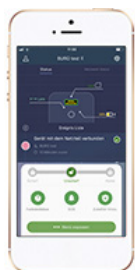

- Visual and acoustic alarm signal up to 120 dB
- Deterrence thanks to visible exterior installation
- Emergency power battery, manipulation protection
- Up to 36 months standby

Keypad 2100

- Remote control with touch operating keys for wall installation
- Alarm system on/off, home scenario on/off, SOS panic function (contact persons are alerted)
- LED display of alarm status

Plug 2141

- Socket insert up to 2,300 watts
- Can be switched manually or via app
- Can be controlled manually or based on scenario (lamp, television)
- Measures electricity use

BURGprotect™ App

- Free app for iOS and Android
- Secure thanks to 256 bit encryption
- Intuitive set-up of alarm system
- Convenient user management